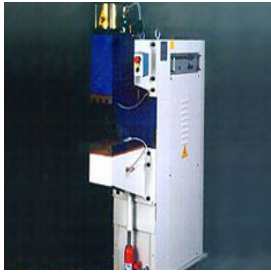

Robotic stapler CEA

Welder MIG-MAG Migatronic

Welder T.I.G.

Welder MIG-MAG Hitachi 350A

Ribbon saw - KASTO

Medium frequency stapler CEA

{boxplus href="images/stories/gallerie/parco_macchine/carpenteria/puntatrice-med-cea/puntatrice-m